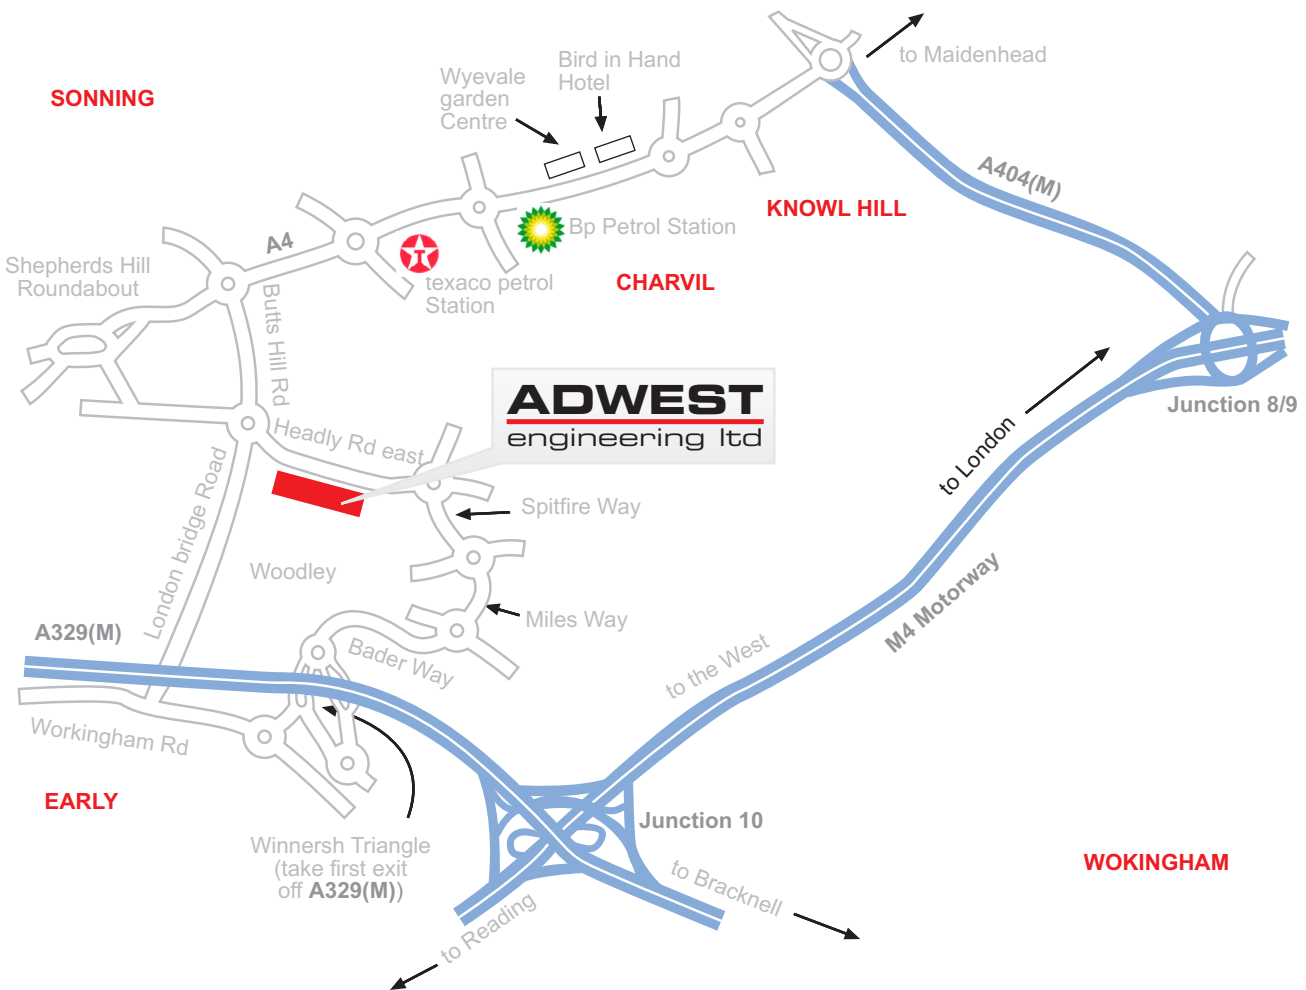

Locations & maps

Our Head Office is located in Woodley, near Reading, close to the M4 Motorway

Adwest Engineering Ltd.

Headley Road East, Woodley, Reading, Berks., RG5 4SN

+44 (0)118 9697400 / 9692351

www.magal.co.uk | enquiries@adwest-engineering.co.uk

Directions from the North (M40)

Exit the M40 Motorway at Junction 4, taking the A404 (signposted Marlow)

Continue straight on at the next roundabout [5 miles]

Exit the A404 at Maidenhead, taking the A4 (signposted Reading) turning at the roundabout

Continue straight on at the next 4 roundabouts [7 miles]

Turn off the A4, taking the first left turning at the next roundabout (signposted Woodley) down Butts Hill road [1 mile]

Take the first left at the next roundabout in Woodley (Headley Road East)

Adwest Engineering Ltd visitor's car park is on the right after 200 yards.

Directions from the South, East and West (M4)

Exit the M4 at Junction 10, taking the A329(M) (signposted Reading) [2 miles]

Exit the A329(M) at the next Junction (signposted Woodley)

Turn right at the next 2 roundabouts (signposted Woodley)

Turn left at the next roundabout (Bader Way)

Continue straight on at the next 2 roundabouts [1 mile]

Turn left at the next roundabout (Headley Road East)

Adwest Engineering Ltd visitor's car park is on the left after 350 yards.