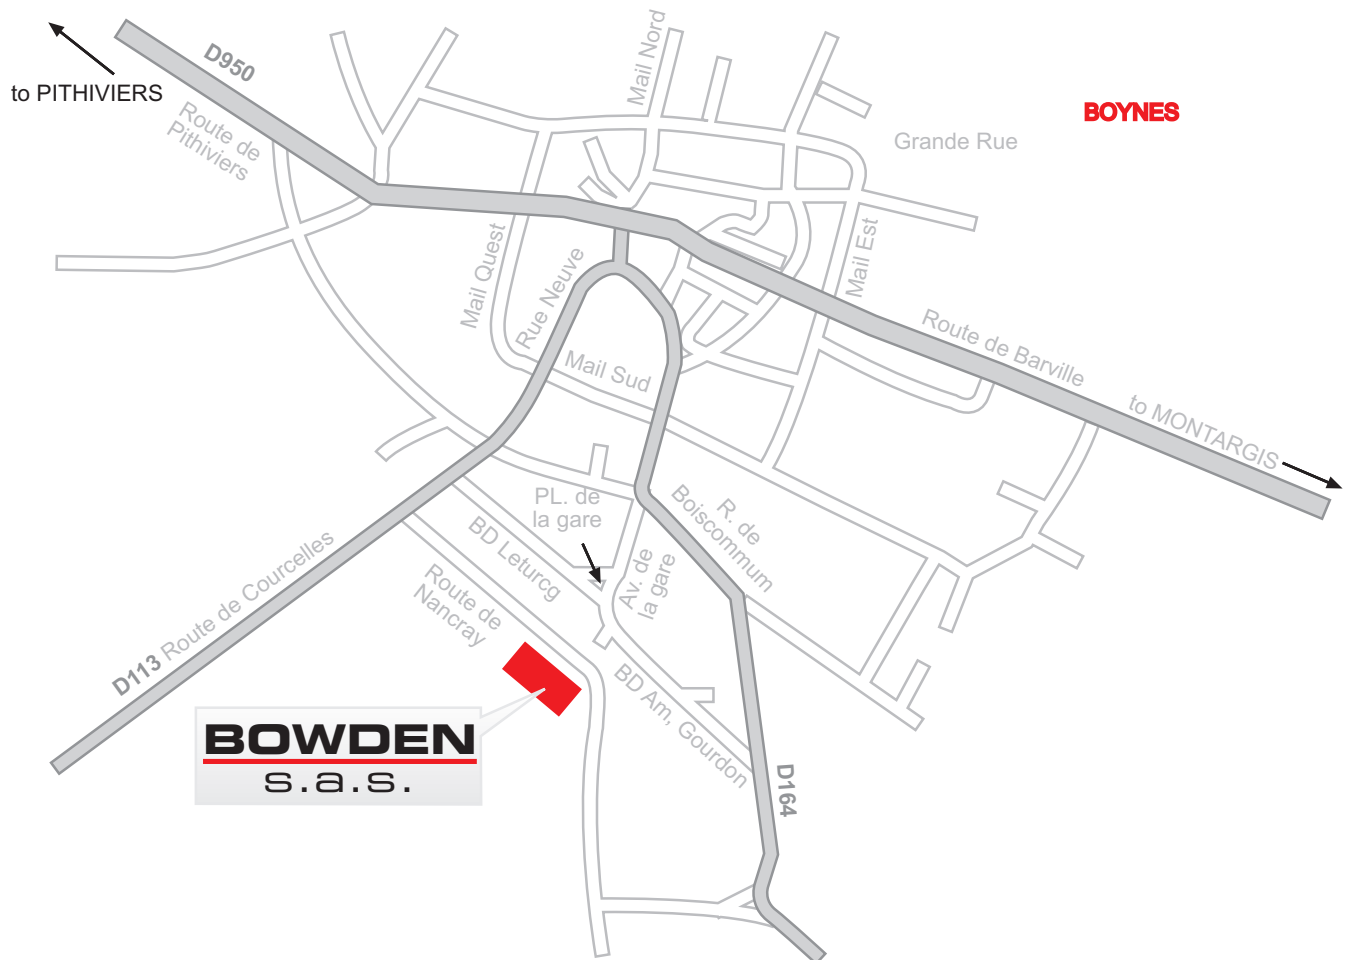

Locations & maps

Our Head Office is located in Boynes, 100km south of Paris, close to Orleans

Bowden SAS

Site de Boynes, Route de Nancray, 45300 Boynes, FRANCE

+33 (0)238 345 700

www.magal.co.uk | enquiry@bowden.fr

Directions from Paris:

Join PORTE D'ITALIE or PORTE D'ORLEANS and take the A6 towards EVRY/LYON.

Take exit MALESHERBES on the N152 towards MALESHERBES/PITHIVIERS.

At PITHIVIERS take the D950 towards BOYNES/MONTARGIS.

At BOYNES follow "GARE" (then see map)

Directions from Etampes

When leaving ETAMPES on the N191, take the D721 and then D921 towards PITHIVIERS.

Continue through the centre of PITHIVIERS (N152).

When leaving PITHIVIERS, take the exit off the roundabout signposted D950 (then see map)

Directions from Orleans

Join the N152 towards PITHIVIERS.

Once at PITHIVIERS take the D950 towards BOYNES/MONTARGIS.

At BOYNES, follow "GARE" (then see map)

Directions from Montargis:

Join the N60 heading towards ORLEANS.

At LADON take the D950 towards BOYNES/PITHIVIERS.

At BOYNES, follow "GARE" (then see map)