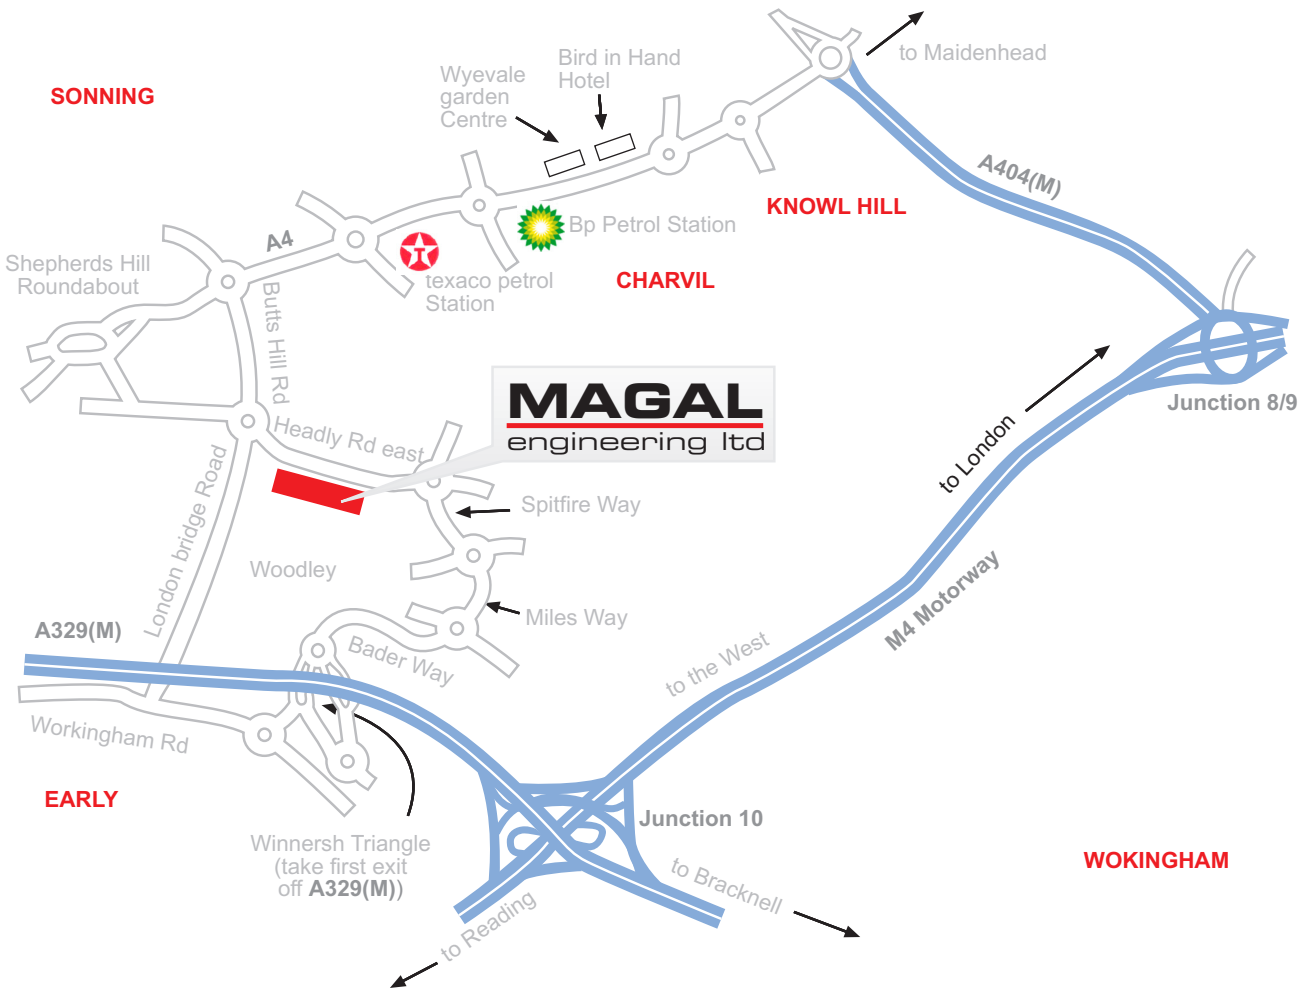

Locations & maps

Our Head Office is located in Woodley, near Reading, close to the M4 Motorway

Magal Engineering Ltd

Headley Road East, Woodley, Reading, Berks., RG5 4SN

+44 (0)118 969 7400

www.magal.co.uk | contact@magal.co.uk

Directions from the North (M40)

Exit the M40 Motorway at Junction 4, taking the A404 (signposted Marlow)

Continue straight on at the next roundabout [5 miles]

Exit the A404 at Maidenhead, taking the A4 (signposted Reading) turning at the roundabout

Continue straight on at the next 4 roundabouts [7 miles]

Turn off the A4, taking the first left turning at the next roundabout (signposted Woodley) down Butts Hill road [1 mile]

Take the first left at the next roundabout in Woodley (Headley Road East)

Magal Engineering Ltd visitor's car park is on the right after 200 yards.

Directions from the South, East and West (M4)

Exit the M4 at Junction 10, taking the A329(M) (signposted Reading) [2 miles]

Exit the A329(M) at the next Junction (signposted Woodley)

Turn right at the next 2 roundabouts (signposted Woodley)

Turn left at the next roundabout (Bader Way)

Continue straight on at the next 2 roundabouts [1 mile]

Turn left at the next roundabout (Headley Road East)

Magal Engineering Ltd visitor's car park is on the left after 350 yards.