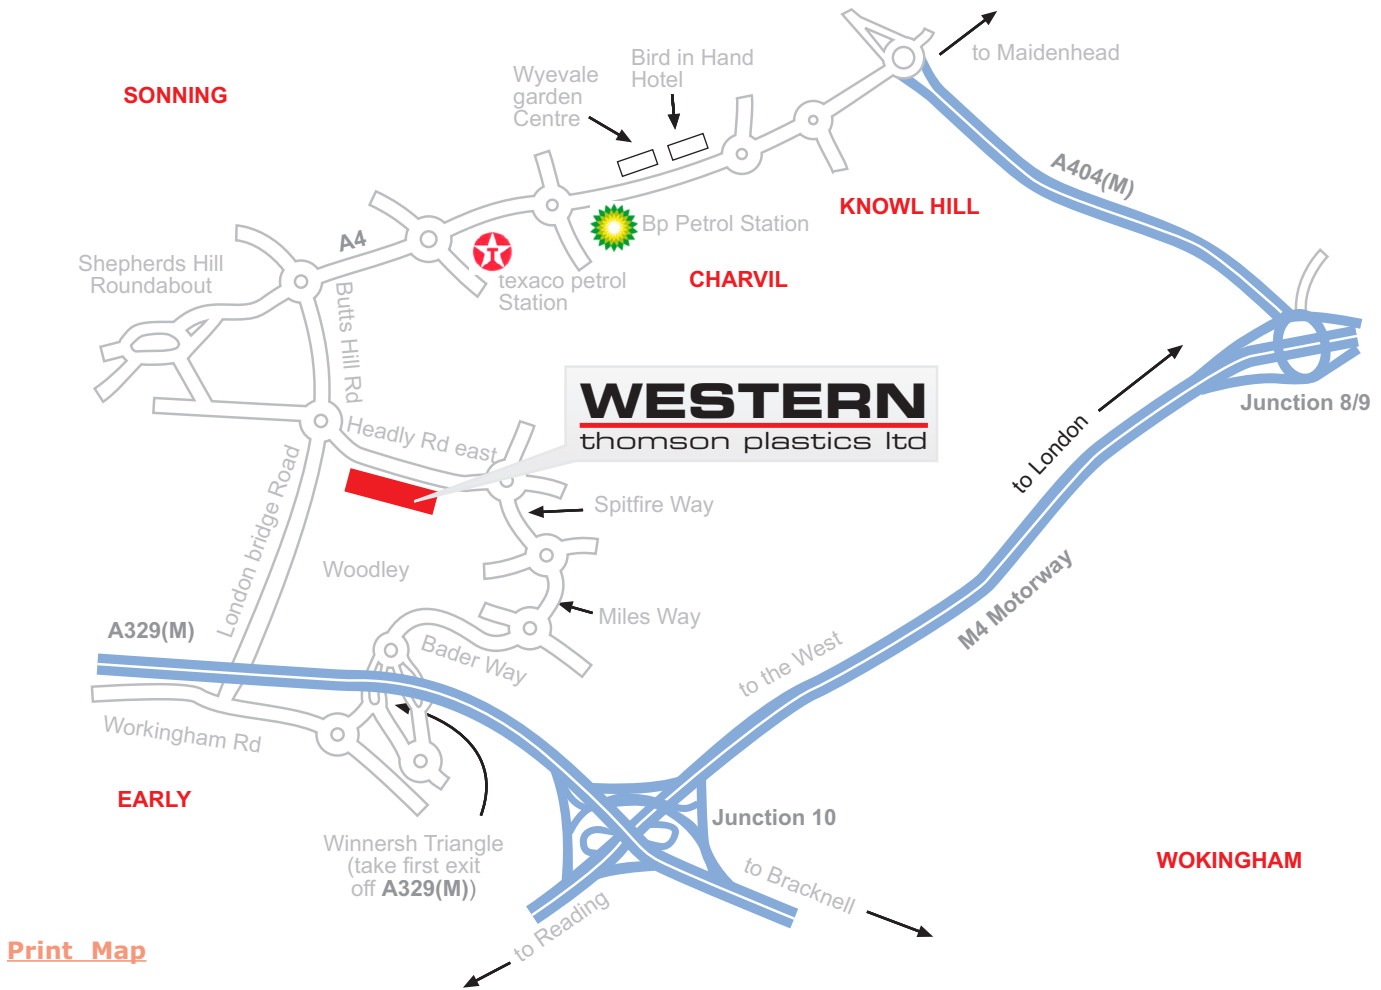

Locations & maps

Our Head Office is located in Woodley, near Reading, close to the M4 Motorway

Western Thomson Plastics Ltd.

Headley Road East, Woodley, Reading, Berks., RG5 4SN

+44 (0)118 9692351

www.magal.co.uk | enquiry@western-thomson.co.uk

Directions from the North (M40)

Exit the M40 Motorway at Junction 4, taking the A404 (signposted Marlow)

Continue straight on at the next roundabout [5 miles]

Exit the A404 at Maidenhead, taking the A4 (signposted Reading) turning at the roundabout

Continue straight on at the next 4 roundabouts [7 miles]

Turn off the A4, taking the first left turning at the next roundabout (signposted Woodley) down Butts Hill road [1 mile]

Take the first left at the next roundabout in Woodley (Headley Road East)

Western Thomson Controls Ltd visitor's car park is on the right after 200 yards.

Directions from the South, East and West (M4)

Exit the M4 at Junction 10, taking the A329(M) (signposted Reading) [2 miles]

Exit the A329(M) at the next Junction (signposted Woodley)

Turn right at the next 2 roundabouts (signposted Woodley)

Turn left at the next roundabout (Bader Way)

Continue straight on at the next 2 roundabouts [1 mile]

Turn left at the next roundabout (Headley Road East)

Western Thomson Controls Ltd visitor's car park is on the left after 350 yards.