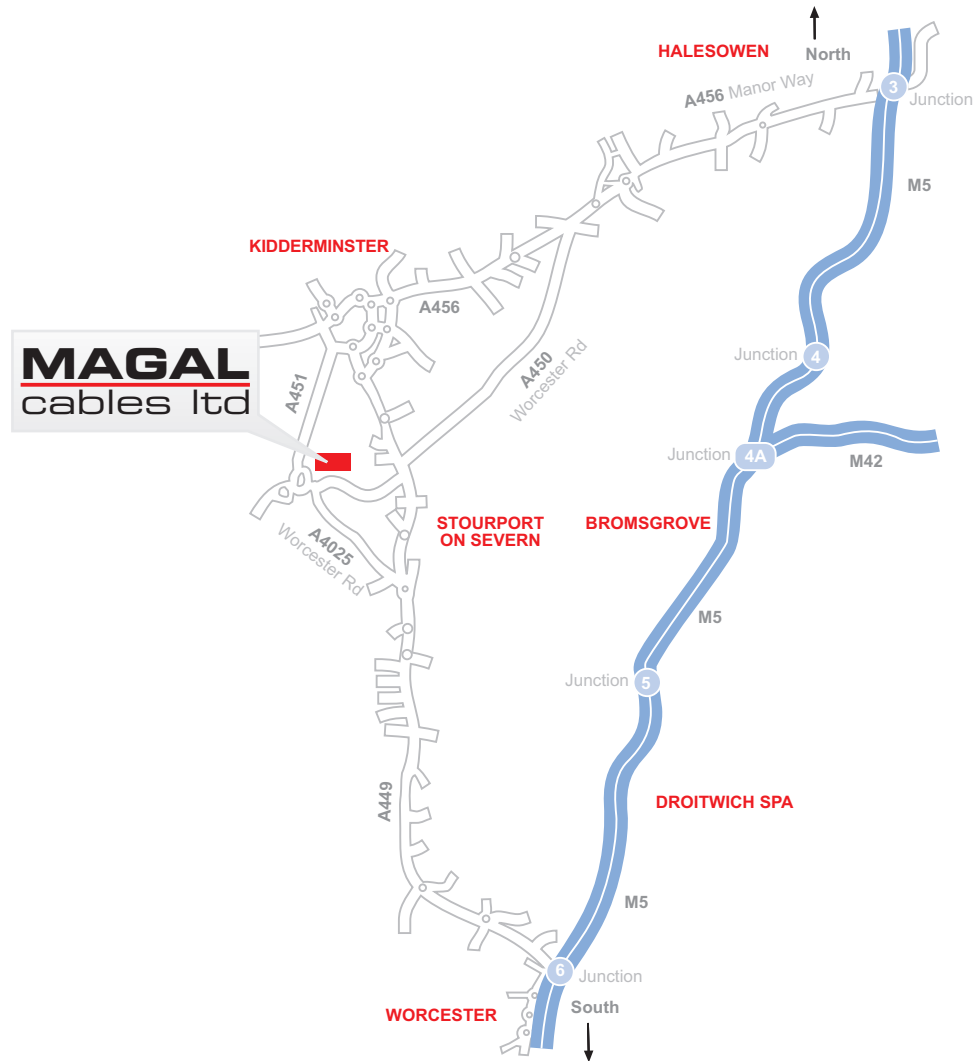

## Locations & maps

Our Head Office is located in Stourport on Severn, close to the M5 Motorway.

### Directions from the North (M5)

Exit the M5 Motorway at Junction 3, taking the A456, Manor Way (signposted Kidderminster)

Continue straight into A456 (Hagley Road) [1.5 miles]

Continue straight into A456 (Birmingham Road) [1.7 miles]

Continue straight into A450 (Worcester Road) [107 yards]

Continue straight into A450 (Worcester Road) [5.9 miles]

Turn left onto the A449 (Worcester Road) [464 yards]

Turn right onto the B4193 (Rectory Lane) [1.8 miles]

### Directions from the South (M5)

Exit the M5 at Junction 6, taking the A449 (signposted Kidderminster)

Continue straight onto the A449 [5.9 miles]

Take the first exit at the roundabout onto the A4025 (Stourport Road) [2.2 miles]