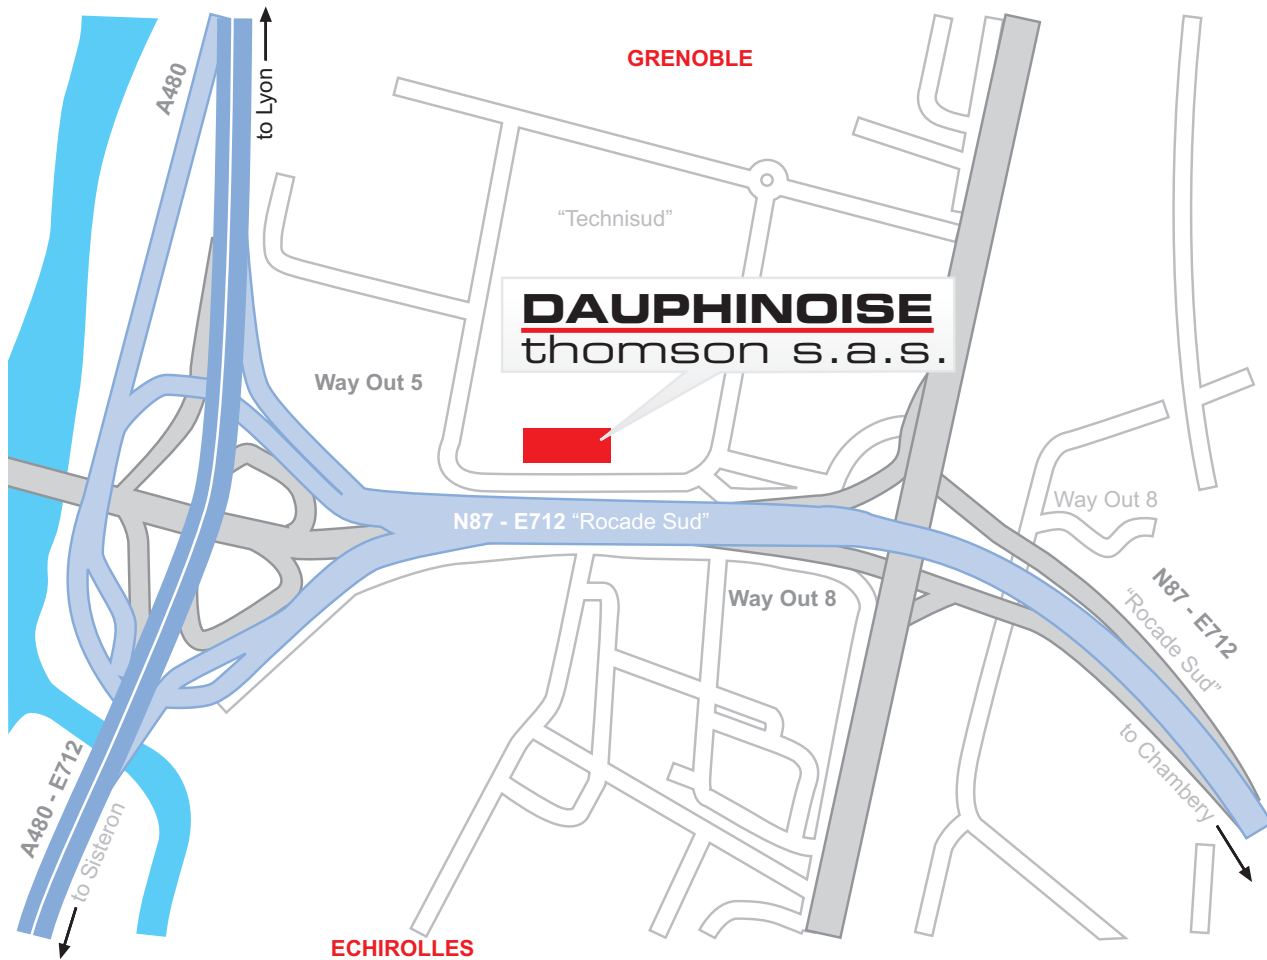

Locations & maps

Our Head Office is located in Grenoble, close to the A480-E712 Motorway.

Dauphinoise Thomson SAS

115 Rue H de Chardonnet, 38035 Grenoble, Cedex 2, FRANCE

+33 (0)476 29 19 19

www.magal.co.uk | enquiries@dauphinoisethomson.fr

Directions from Lyon

Exit the A480 Motorway at Junction 5a, taking the N87-E712 while following "Rocade Sud / Chambéry".

Exit the N87-E712 at Junction 8 taking the N75 while following "Grenoble / Technisud"

Directions from Chambéry

Exit the A41 Motorway while following "Rocade Sud N87-E712"

Exit the N87-E712 Motorway at Junction 8 while following "Grenoble / Technisud".

Continue straight on at the first and second traffic lights, while following "Technisud"

Take the first right turning after crossing while entering in the "Technisud" area

Dauphinoise Thomson SAS is on the right after 200m